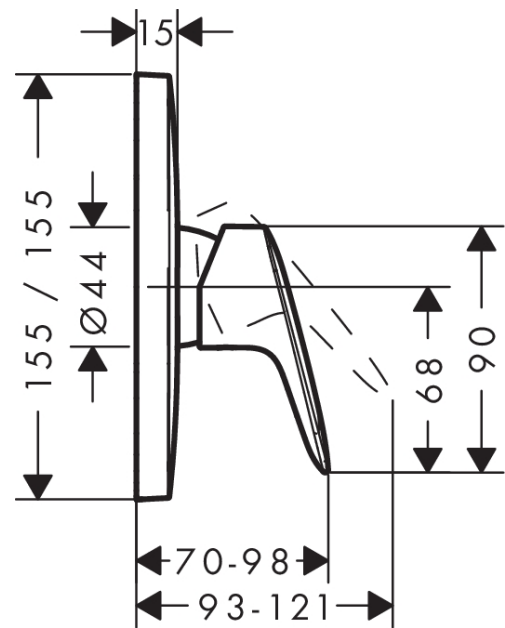

Logis

Single lever shower mixer for concealed installation

Surfaces: **chrome** Article Number: **71605000**

Description

product features

- connection type: basic set
- scope of supply: escutcheon, handle, sleeve, mixing unit

Mandatory Accessoires

- Basic set iBox universal (#01800XXX)
- iBox universal Basic with pre-mounted angle connection G1/2 (#01810XXX)

Product image

Scale drawing

Flowchart